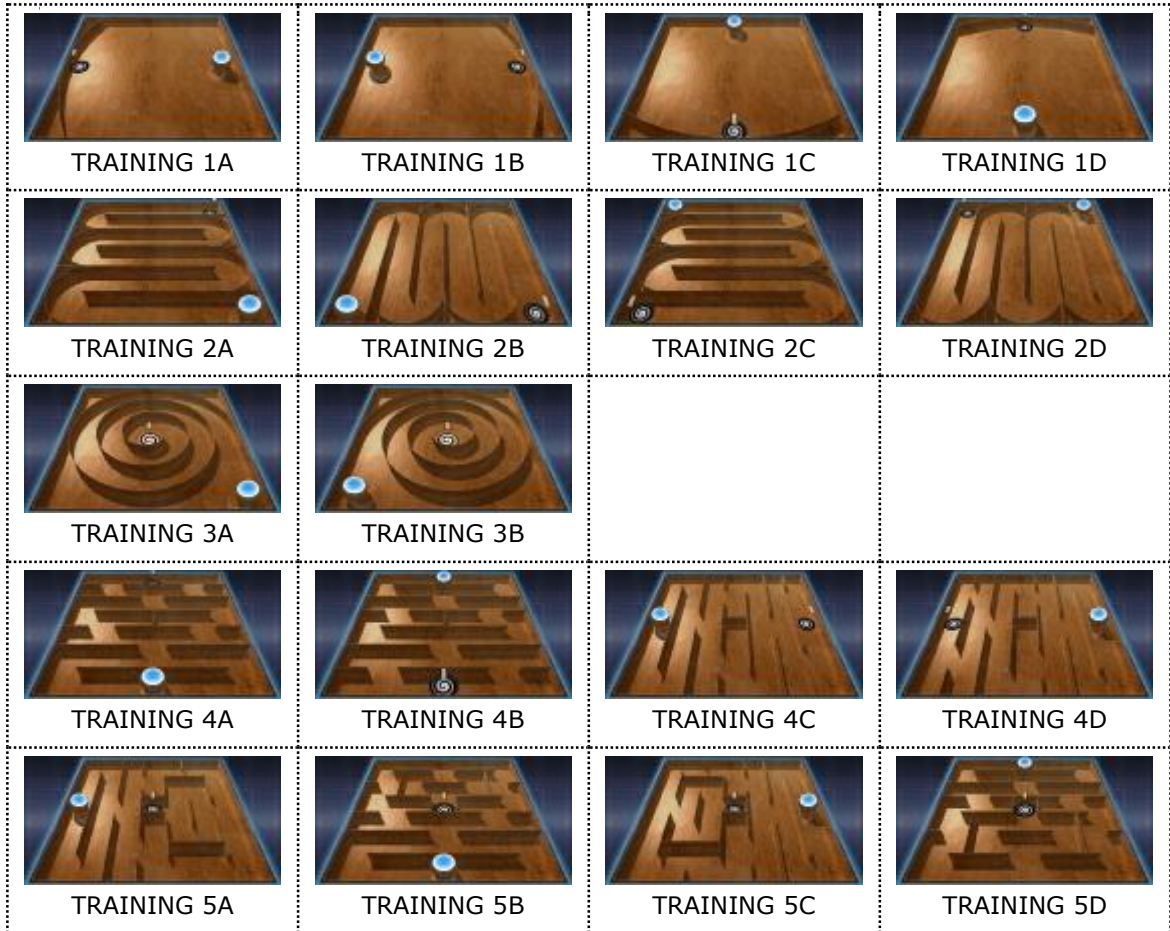

sensamove

sensbalance software

Additional Balance Levelpacks

BASIC TRAINING & EASY LEVELS1

TRAINING LEVELS	1
EASY LEVELS	1

MEDIUM LEVELS2

HARD LEVELS.....3

VERY HARD LEVELS4

These levels are already included in every package!

Training Levels

Easy Levels

Medium Levels

 MEDIUM 01	 MEDIUM 02	 MEDIUM 03	 MEDIUM 04
 MEDIUM 05	 MEDIUM 06	 MEDIUM 07	 MEDIUM 08
 MEDIUM 09	 MEDIUM 10	 MEDIUM 11	 MEDIUM 12
 MEDIUM 13	 MEDIUM 14	 MEDIUM 15	 MEDIUM 16
 MEDIUM 17	 MEDIUM 18	 MEDIUM 19	 MEDIUM 20

Hard Levels

Very Hard Levels